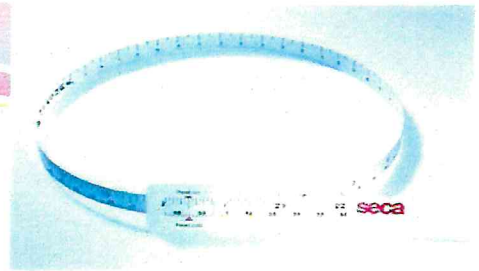

# HEAD CIRCUMFERENCE

Measurement of head circumference

ADAM

- Head circumference is measured over the most prominent part of the occiput and just above supraorbital ridge
- Use a flexible, non stretchable tape
- Position the tape just above the eyebrows, above the ears & around the biggest part on the back of the head
- Pull tape snugly to compress the hair